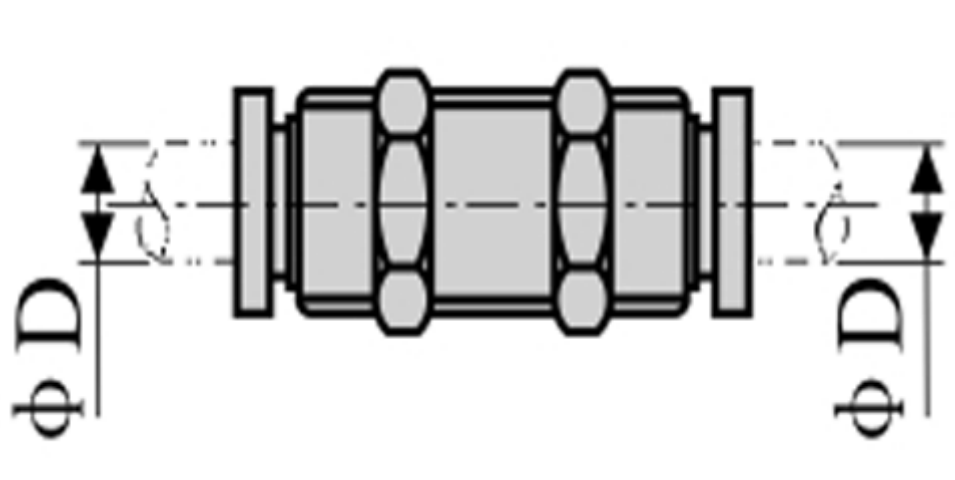

Data Sheet

Article number: 58EPM6

Description: Fitting EPM6

Bulkhead union connector, tube diameter 6

Measures

D = 6